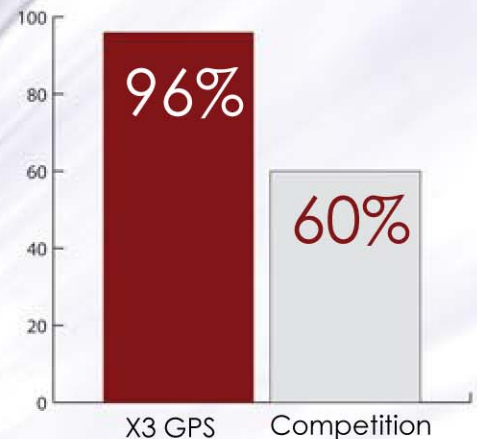

To automatically warn, disable or locate the vehicle at preset times.

IT WORKS.

Customer Proven 96% Response
(Less than 60% with largest competitor)

Small 3" X 2" X 1" unit with external antennas

NOM
Certified